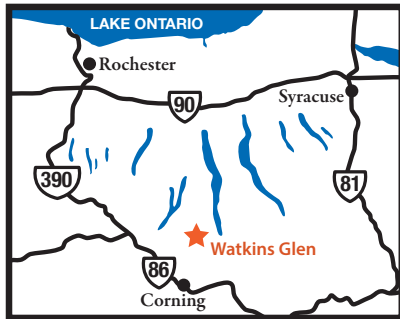

28 Sugar Hill State Forest Watkins Glen, NY

Distance Varied
Difficulty ★
to ★ ★

The Sugar Hill area covers over 12,000 acres. The trail system traverses the hills separating Keuka and Seneca Lakes. Sugar Hill offers spectacular views, miles of forests, and opportunities to glimpse wildlife.

Attractions:

Sugar Hill Fire Tower

Archery Range

GPS Coordinates 42° 39.0561 -76° 98.8696

Key: **S** = Start **P** = Parking

S Fire Tower Area, Tower Hill Rd, Watkins Glen, NY 14891