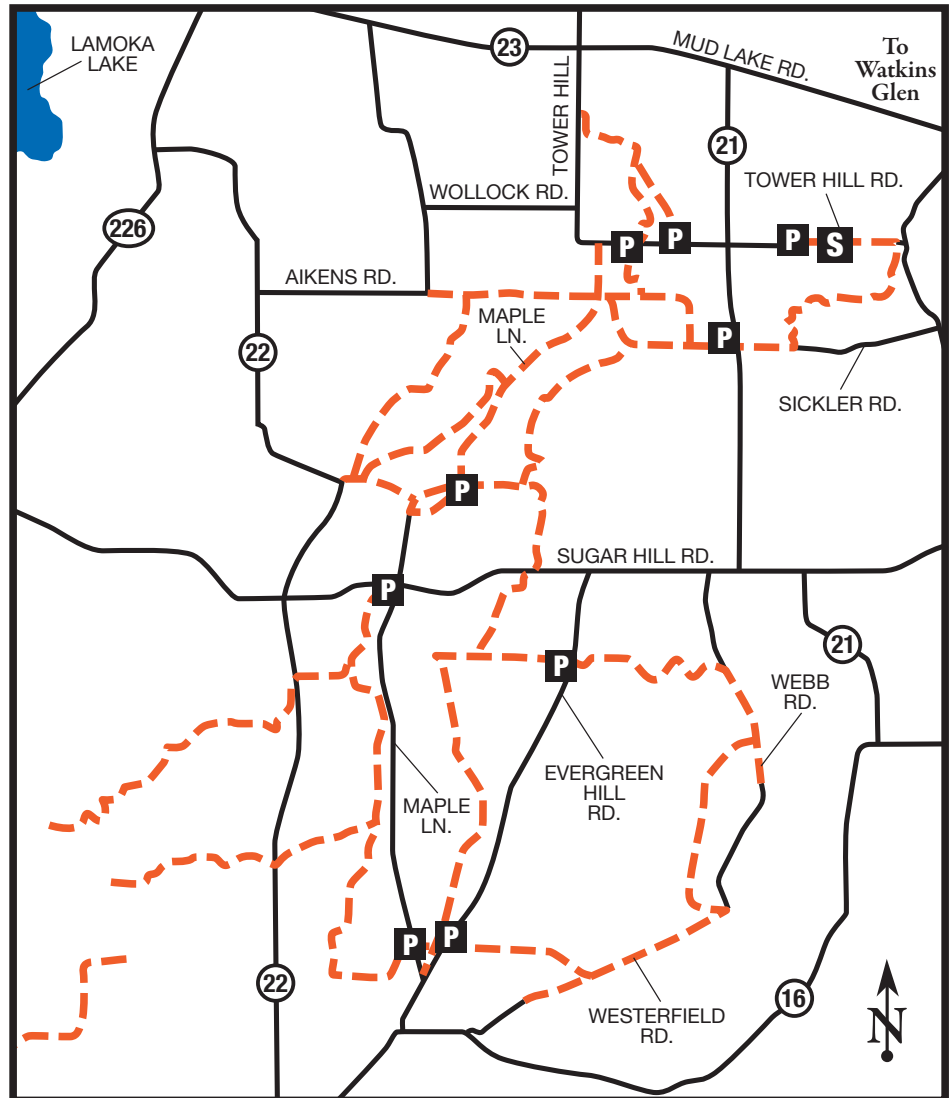

28 Sugar Hill State Forest Watkins Glen, NY

Distance Varied
Difficulty ★
to ★ ★

The Sugar Hill area covers over 12,000 acres. The trail system traverses the hills separating Keuka and Seneca Lakes. Sugar Hill offers spectacular views, miles of forests, and opportunities to glimpse wildlife.

Attractions:

Sugar Hill Fire Tower

Archery Range

GPS Coordinates 42° 39.0561 -76° 98.8696

Key: **S** = Start **P** = Parking

S Fire Tower Area, Tower Hill Rd, Watkins Glen, NY 14891