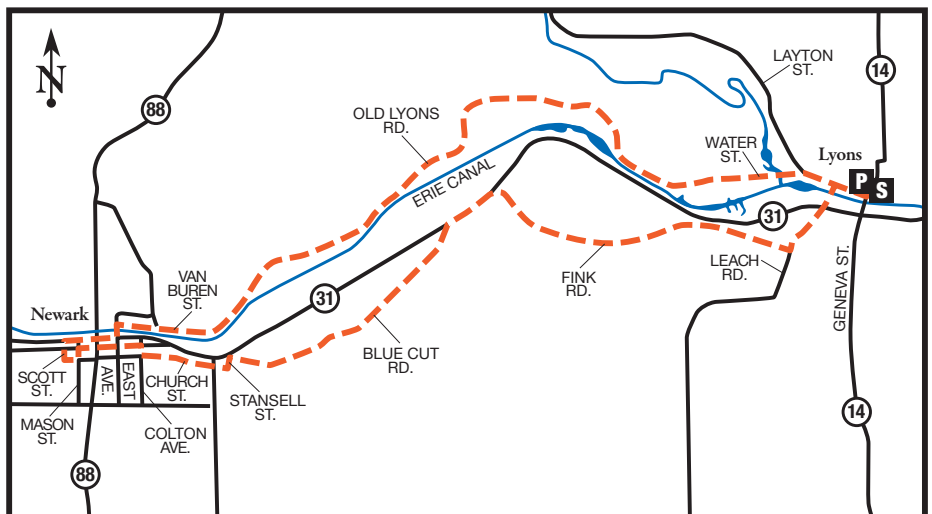

66 Mural Trail Tour Lyons, NY

Distance 14 miles

Difficulty ★ ★

Mural mania is sweeping across western New York with an emphasis on canal towns. It got its grassroots beginning in Lyons and the “mania” is tagging the villages along the canal. Generally the murals depict early life along the canal in the hopes of preserving the history of this period through art. This relaxing ride consists of visits to two canalside villages and 6 murals. Enjoy our peaceful countryside and canalside parks, Abbey Park in Lyons on Water St. and T. Spencer Knight Park in Newark at the end of Van Buren St. Don't forget your camera!

Attractions:

Dry Dock / Erie Canal Locks 27, 28A & 28B
Hoffman Clock Museum
Newark-Arcadia Historical Society & Museum
Vintage Gardens Bed and Breakfast
Wayne County Council of the Arts

Food:

Newark Business District
Lyons Business District

Begin across the street at the Lyons Fire House
Go west on Water St.
Turn right on William St. (approx. 50 feet)
Murals can be seen:
- At corner of William St. and Church St.
- On the side of Dr. Mitchell's Dental office at 47 William St.
- At Dobbins Drugs at 52 William St.
- Turn right on Canal St. and proceed down the hill. (Mural to your right) (.2)
Turn right on Geneva St. (Route 14) (.4)
Turn right on Water St. which becomes Old Lyons Rd. then Van Buren St. (6.8)
Turn left on East Ave. over bridge (mural is under bridge) proceed to parking area on Route 31 to right to view the mural (6.9)
Continue west on Route 31 to Scott St. (7.2)
Turn left on Scott St which turns into High St. (7.4)
Turn left on Mason St. (7.5)
Turn Right on W Miller St. (7.6)
Turn Right on Colton St. (8.0)
Turn Left on Church St. (8.1)
Turn left on Stansell St. (8.6)
Turn right on Blue Cut Rd. (8.7)
Turn right on Rt. 31 (10.7)
Turn right on Fink Rd. (11.1)
Turn left on Leach Rd., continue over bridge to Water St (13.4)
Turn right on Water St. and finish at Fire House (14.2)
Lyons Municipal Parking Lot, across from 23 Water St., Lyons, NY 14489