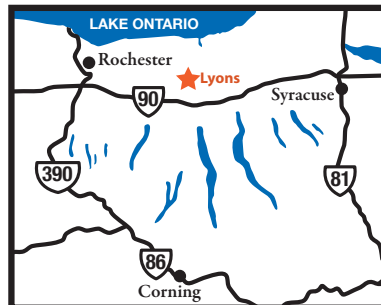

66 Mural Trail Tour Lyons, NY

Distance 14 miles

Difficulty ★ ★

Mural mania is sweeping across western New York with an emphasis on canal towns. It got its grassroots beginning in Lyons and the “mania” is tagging the villages along the canal. Generally the murals depict early life along the canal in the hopes of preserving the history of this period through art. This relaxing ride consists of visits to two canalside villages and 6 murals. Enjoy our peaceful countryside and canalside parks, Abbey Park in Lyons on Water St. and T. Spencer Knight Park in Newark at the end of Van Buren St. Don't forget your camera!

Attractions:

Dry Dock / Erie Canal Locks 27, 28A & 28B
Hoffman Clock Museum
Newark-Arcadia Historical Society & Museum
Vintage Gardens Bed and Breakfast
Wayne County Council of the Arts

Food:

Newark Business District
Lyons Business District

Begin across the street at the Lyons Fire House
Go west on Water St.
Turn right on William St. (approx. 50 feet)
Murals can be seen:
- At corner of William St. and Church St.
- On the side of Dr. Mitchell's Dental office at 47 William St.
- At Dobbins Drugs at 52 William St.
- Turn right on Canal St. and proceed down the hill. (Mural to your right) (.2)
Turn right on Geneva St. (Route 14) (.4)
Turn right on Water St. which becomes Old Lyons Rd. then Van Buren St. (6.8)
Turn left on East Ave. over bridge (mural is under bridge) proceed to parking area on Route 31 to right to view the mural (6.9)
Continue west on Route 31 to Scott St. (7.2)
Turn left on Scott St which turns into High St. (7.4)
Turn left on Mason St. (7.5)
Turn Right on W Miller St. (7.6)
Turn Right on Colton St. (8.0)
Turn Left on Church St. (8.1)
Turn left on Stansell St. (8.6)
Turn right on Blue Cut Rd. (8.7)
Turn right on Rt. 31 (10.7)
Turn right on Fink Rd. (11.1)
Turn left on Leach Rd., continue over bridge to Water St (13.4)
Turn right on Water St. and finish at Fire House (14.2)
Lyons Municipal Parking Lot, across from 23 Water St., Lyons, NY 14489